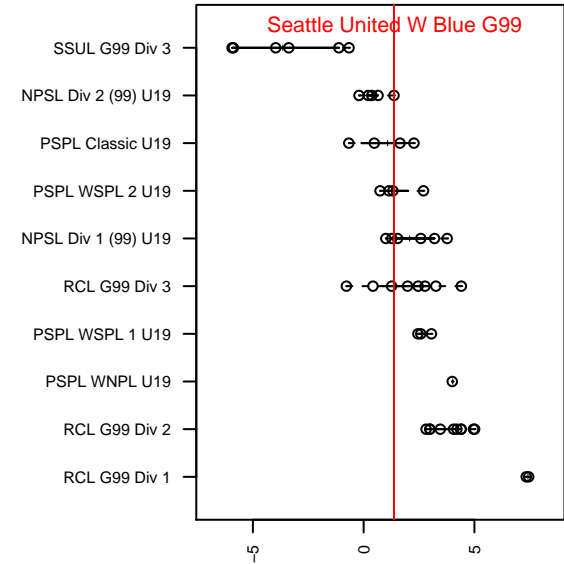

Seattle United W Blue G99

Seattle United Regional
 Seattle, WA
 G99 total strength=1416
 attack=10.41 defense=6.87
 fall league = NPSL Div 2 (99) U19

alt names used:
 Seattle United G99 West Blue
 Seattle United West G99 Blue
 SU West G99 Blue

Venues played:
 2017 Crossfire Select U19 Gold
 2017 Xtreme Cup GU18-19
 2017 NPSL Division 2 (99) U19
 2017 WYS Presidents Cup G00 19 Division 2

Seattle United W Blue G99
 Dots are actual minus expected GF (blue circles) and GA (red triangles).
 Blue line is smoothed change in attack strength. Red is smoothed change in defense strength.

**attack and defense variance (black dot)
relative to other teams
and top 10 in region**

**attack and defense rating
relative to others at age
and all opponents in last 13 months**

Performance relative to 13 month average