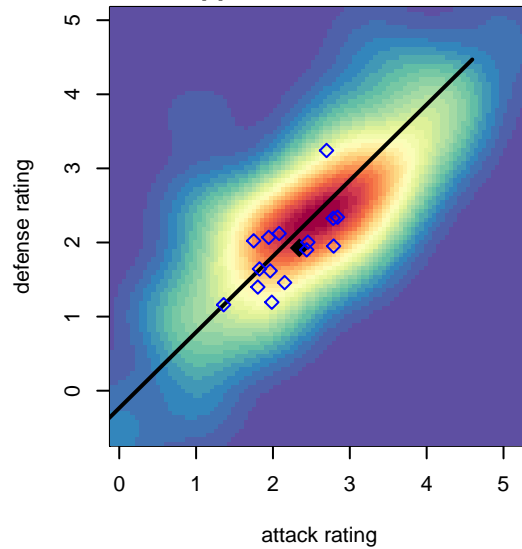

Seattle United W Blue G99

Seattle United Regional
 Seattle, WA
 G99 total strength=1416
 attack=10.41 defense=6.87
 fall league = NPSL Div 2 (99) U19

alt names used:
 Seattle United G99 West Blue
 Seattle United West G99 Blue
 SU West G99 Blue

Venues played:
 2017 Crossfire Select U19 Gold
 2017 Xtreme Cup GU18-19
 2017 NPSL Division 2 (99) U19
 2017 WYS Presidents Cup G00 19 Division 2

Seattle United W Blue G99
 Dots are actual minus expected GF (blue circles) and GA (red triangles).
 Blue line is smoothed change in attack strength. Red is smoothed change in defense strength.

**attack and defense variance (black dot)
relative to other teams
and top 10 in region**

**attack and defense rating
relative to others at age
and all opponents in last 13 months**

Performance relative to 13 month average