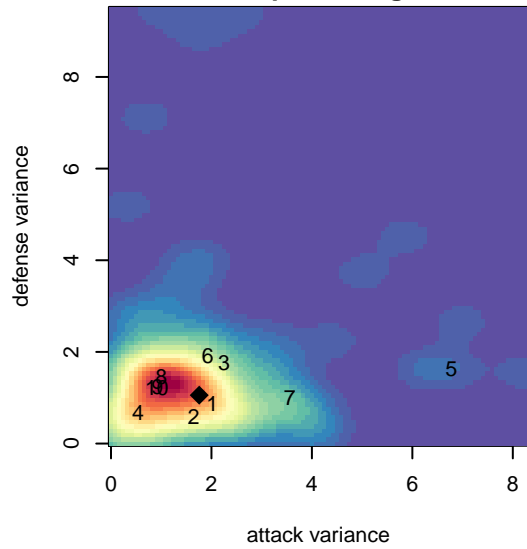

Seattle United W Blue G99

Seattle United Regional
 Seattle, WA
 G99 total strength=1416
 attack=10.41 defense=6.87
 fall league = NPSL Div 2 (99) U19

alt names used:
 Seattle United G99 West Blue
 Seattle United West G99 Blue
 SU West G99 Blue

Venues played:
 2017 Crossfire Select U19 Gold
 2017 Xtreme Cup GU18-19
 2017 NPSL Division 2 (99) U19
 2017 WYS Presidents Cup G00 19 Division 2

Seattle United W Blue G99
 Dots are actual minus expected GF (blue circles) and GA (red triangles).
 Blue line is smoothed change in attack strength. Red is smoothed change in defense strength.

**attack and defense variance (black dot)
relative to other teams
and top 10 in region**

**attack and defense rating
relative to others at age
and all opponents in last 13 months**

Performance relative to 13 month average