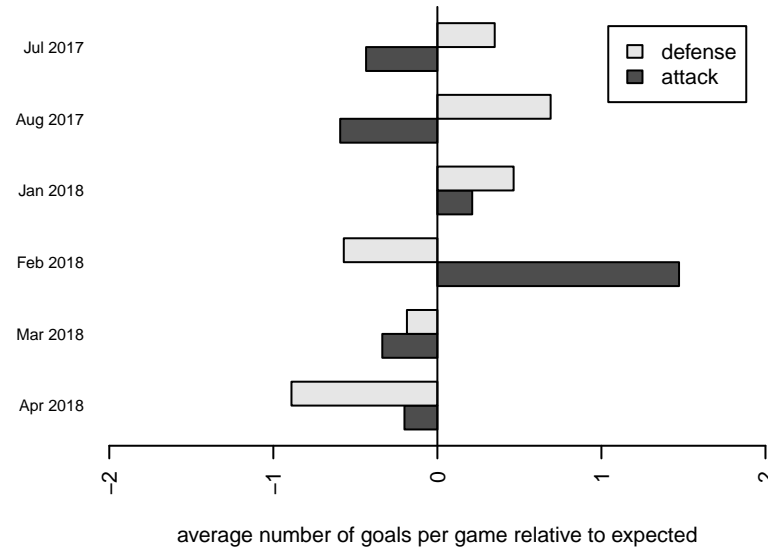

Performance relative to 13 month average