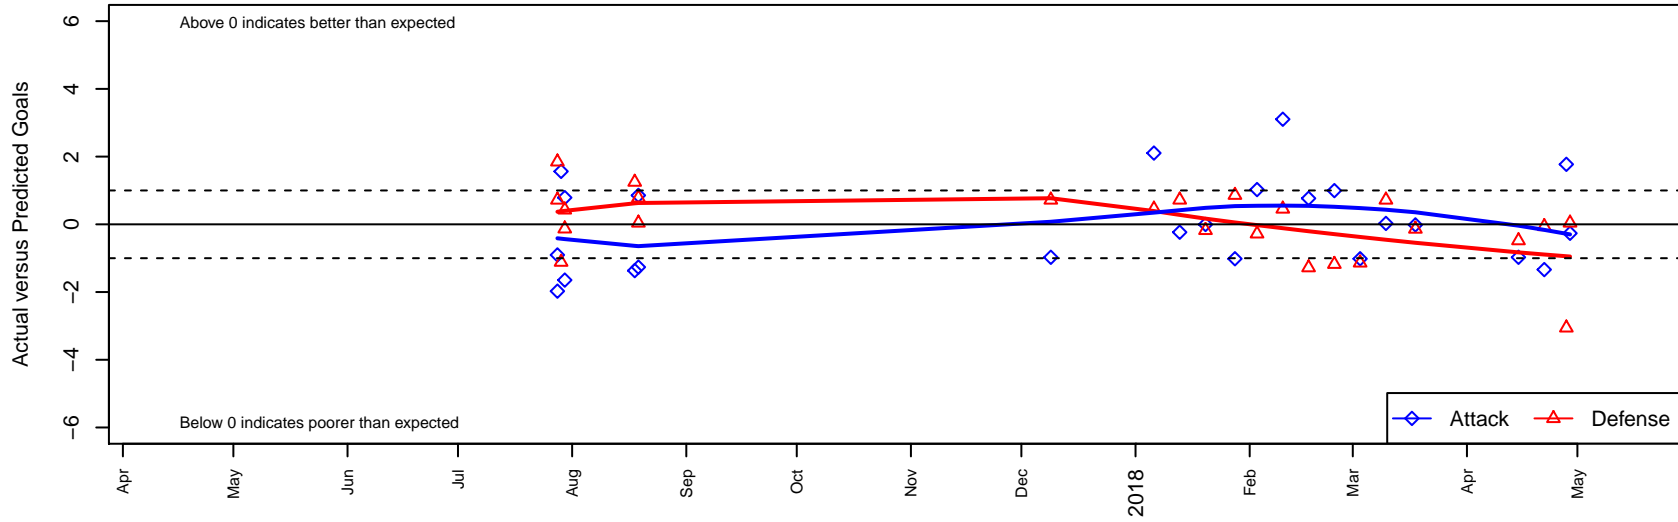

Seattle United W Blue G99

Seattle United Regional
 Seattle, WA
 G99 total strength=1416
 attack=10.41 defense=6.87
 fall league = NPSL Div 2 (99) U19

alt names used:
 Seattle United G99 West Blue
 Seattle United West G99 Blue
 SU West G99 Blue

Venues played:
 2017 Crossfire Select U19 Gold
 2017 Xtreme Cup GU18-19
 2017 NPSL Division 2 (99) U19
 2017 WYS Presidents Cup G00 19 Division 2

Seattle United W Blue G99
 Dots are actual minus expected GF (blue circles) and GA (red triangles).
 Blue line is smoothed change in attack strength. Red is smoothed change in defense strength.

**attack and defense variance (black dot)
relative to other teams
and top 10 in region**

**attack and defense rating
relative to others at age
and all opponents in last 13 months**

Performance relative to 13 month average