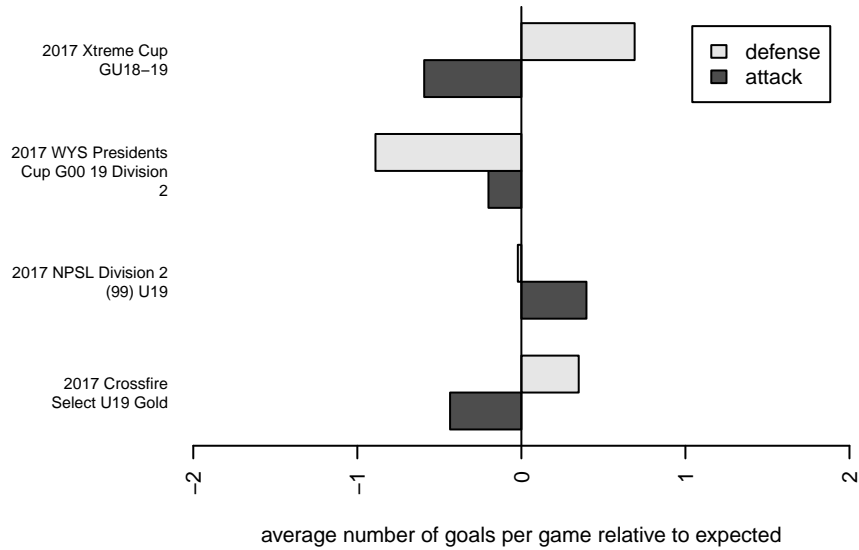

Seattle United W Blue G99

Seattle United Regional
 Seattle, WA
 G99 total strength=1416
 attack=10.41 defense=6.87
 fall league = NPSL Div 2 (99) U19

alt names used:
 Seattle United G99 West Blue
 Seattle United West G99 Blue
 SU West G99 Blue

Venues played:
 2017 Crossfire Select U19 Gold
 2017 Xtreme Cup GU18-19
 2017 NPSL Division 2 (99) U19
 2017 WYS Presidents Cup G00 19 Division 2

Seattle United W Blue G99
 Dots are actual minus expected GF (blue circles) and GA (red triangles).
 Blue line is smoothed change in attack strength. Red is smoothed change in defense strength.

**attack and defense variance (black dot)
relative to other teams
and top 10 in region**

**attack and defense rating
relative to others at age
and all opponents in last 13 months**

Performance relative to 13 month average